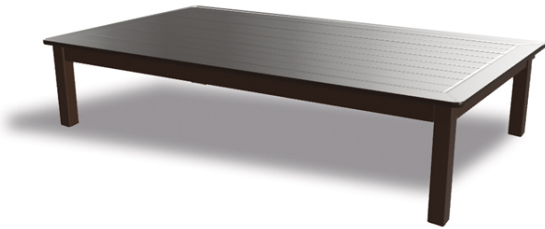

MGP TOP TABLES - SLAT

36 X 64 RECTANGULAR COFFEE HEIGHT PARSON TABLE W/ HOLE

Table Top

Item Number	TM30
Frame Type	Marine Grade Polymer
Retail Warranty	3 years
Contract Warranty	3 years
Packaged Weight	64.49 lbs
Carton Cube	5.6 ft ³
UPS-able	No
Assembly Required	Yes
Pack Count	1

Table Base

Item Number	8M00LEG
Frame Type	Tubular Aluminum
Retail Warranty	15 years
Contract Warranty	3 years
Overall Height	18 in
Packaged Weight	6.34 lbs
Carton Cube	.4 ft ³
UPS-able	Yes
Assembly Required	Yes
Pack Count	1