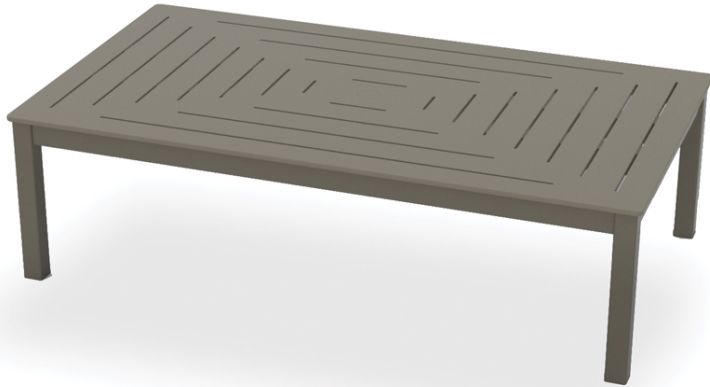

MGP TOP TABLES - DASH

36 X 64 RECTANGULAR COFFEE HEIGHT PARSON TABLE W/ HOLE

Table Top

Item Number	TM30
Frame Type	Tubular Aluminum / MGP
Retail Warranty	3 years
Contract Warranty	3 years
Packaged Weight	64.5 lbs
Carton Cube	5.6 ft ³
UPS-able	No
Assembly Required	Yes
Pack Count	1

Table Base

Item Number	8M00LEG
Frame Type	Tubular Aluminum
Retail Warranty	15 years
Contract Warranty	3 years
Overall Height	18 in
Packaged Weight	6.34 lbs
Carton Cube	.4 ft ³
UPS-able	Yes
Assembly Required	Yes
Pack Count	1