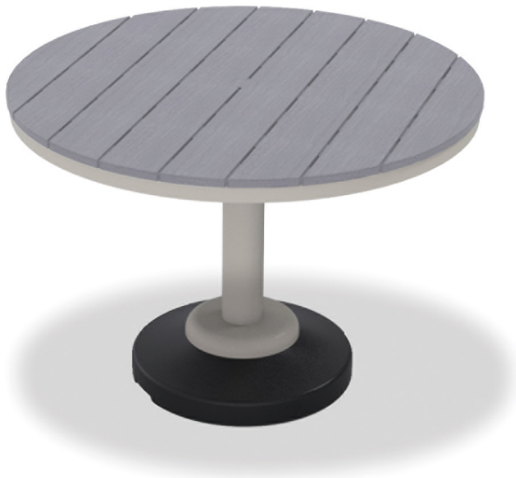

## RUSTIC POLYMER TOP TABLES 42" ROUND DINING HEIGHT 80 LB PEDESTAL TABLE W/ HOLE

### Table Top

<b>Item Number</b>	T120
<b>Frame Type</b>	Tubular Aluminum / MGP
<b>Retail Warranty</b>	3 years
<b>Contract Warranty</b>	3 years
<b>Packaged Weight</b>	30 lbs
<b>Carton Cube</b>	4.9 ft3
<b>UPS-able</b>	No
<b>Assembly Required</b>	Yes
<b>Pack Count</b>	1