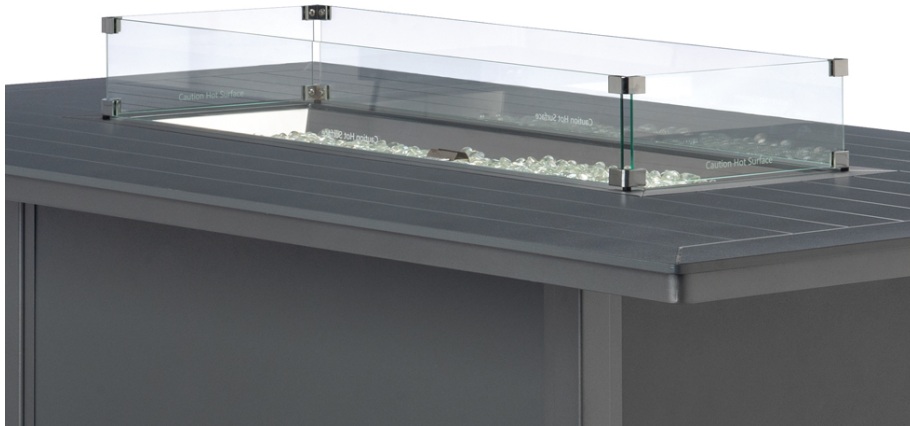

MGP TOP FIRE TABLES 16" X 46" RECTANGULAR TEMPERED GLASS SURROUND

Specifications

Item Number	6F20GLS
Frame Type	Not Applicable / None
Overall Width	16 in
Overall Depth	46 in
Packaged Weight	11 lbs
Product Weight	8 lbs
Carton Cube	.7 ft3
UPS-able	Yes
Assembly Required	Yes
Pack Count	1